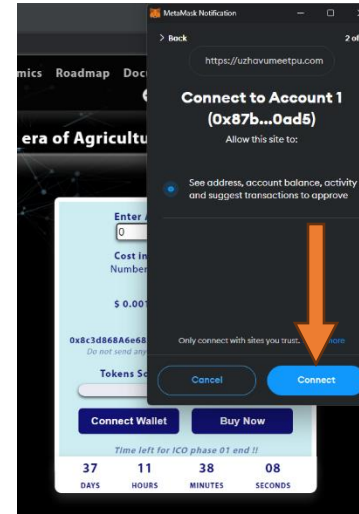

Once Metamask wallet is installed and configured, switch to **BNB Smart Chain** network.

(<https://academy.binance.com/en/articles/connecting-metamask-to-binance-smart-chain> click this link for any clarifications)

Then follow the below step by step guide.

Step 01 : Visit <https://uzhavumeetpu.com/>

Step 02 : Click on the 'Connect Wallet' button

UzhavuMeetpu Investment Guide

Step 03 : Click on the 'Next' button, when prompted from Metamask

Step 04 : Click on the 'Connect' button

Step 05 : Look at connect wallet button change to 'Connected'

Step 06 : Enter the amount you want to invest in USD

UzhavuMeetpu Investment Guide

Step 07 : Click on the 'Buy Now' button

Step 08 : Click the 'Continue' button on the conformation pop-up

Step 09 : Click on 'Confirm' button, from Metamask prompt

Step 10 : Now you have bought the UVM Tokens, Add the token to your MetaMask wallet, click on import tokens