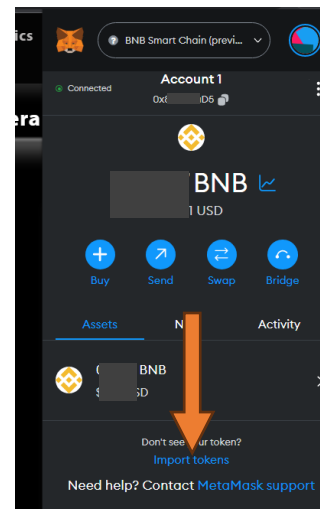

Once Metamask wallet is installed and configured, switch to **BNB Smart Chain** network.

(<https://academy.binance.com/en/articles/connecting-metamask-to-binance-smart-chain> click this link for any clarifications)

Then follow the below step by step guide.

Step 01 : Visit <https://uzhavumeetpu.com/>

Step 02 : Click on the 'Connect Wallet' button

UzhavuMeetpu Investment Guide

Step 03 : Click on the 'Next' button, when prompted from Metamask

Step 04 : Click on the 'Connect' button

Step 05 : Look at connect wallet button change to 'Connected'

Step 06 : Enter the amount you want to invest in USD

UzhavuMeetpu Investment Guide

Step 07 : Click on the 'Buy Now' button

Step 08 : Click the 'Continue' button on the conformation pop-up

Step 09 : Click on 'Confirm' button, from Metamask prompt

Step 10 : Now you have bought the UVM Tokens, Add the token to your MetaMask wallet, click on import tokens