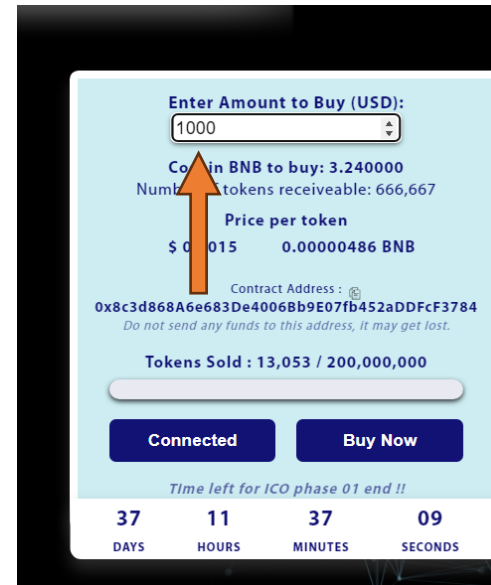

Once Metamask wallet is installed and configured, switch to **BNB Smart Chain** network.

(<https://academy.binance.com/en/articles/connecting-metamask-to-binance-smart-chain> click this link for any clarifications)

Then follow the below step by step guide.

Step 01 : Visit <https://uzhavumeetpu.com/>

Step 02 : Click on the 'Connect Wallet' button

UzhavuMeetpu Investment Guide

Step 03 : Click on the 'Next' button, when prompted from Metamask

Step 04 : Click on the 'Connect' button

Step 05 : Look at connect wallet button change to 'Connected'

Step 06 : Enter the amount you want to invest in USD

UzhavuMeetpu Investment Guide

Step 07 : Click on the 'Buy Now' button