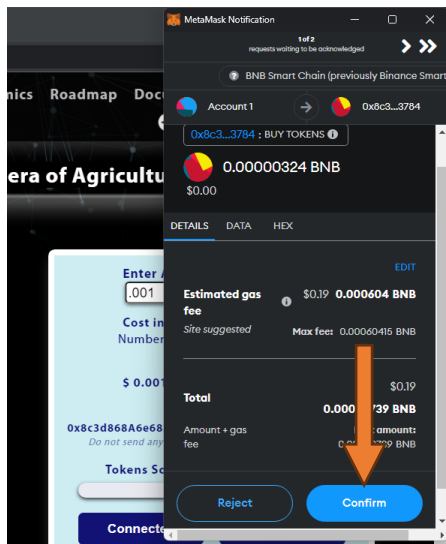

Then follow the below step by step guide.

Step 01 : Visit <https://uzhavumeetpu.com/>

Step 02 : Click on the 'Connect Wallet' button

UzhavuMeetpu Investment Guide

Step 03 : Click on the 'Next' button, when prompted from Metamask

Step 04 : Click on the 'Connect' button

Step 05 : Look at connect wallet button change to 'Connected'

Step 06 : Enter the amount you want to invest in USD

UzhavuMeetpu Investment Guide

Step 07 : Click on the 'Buy Now' button

Step 08 : Click the 'Continue' button on the conformation pop-up

Step 09 : Click on 'Confirm' button, from Metamask prompt

Step 10 : Now you have bought the UVM Tokens, Add the token to your MetaMask wallet, click on import tokens