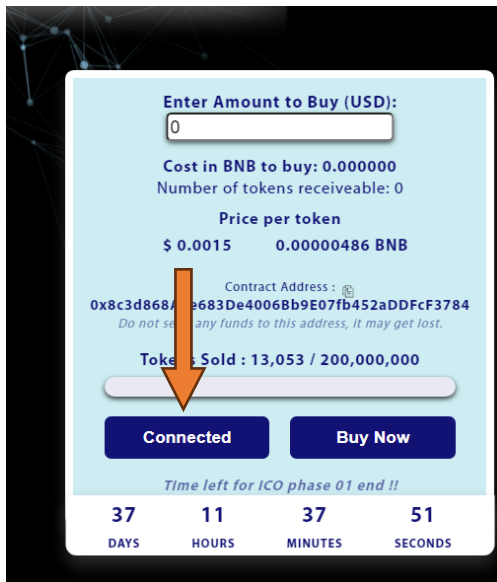

Once Metamask wallet is installed and configured, switch to **BNB Smart Chain** network.

(<https://academy.binance.com/en/articles/connecting-metamask-to-binance-smart-chain> click this link for any clarifications)

Then follow the below step by step guide.

Step 01 : Visit <https://uzhavumeetpu.com/>

Step 02 : Click on the 'Connect Wallet' button

UzhavuMeetpu Investment Guide

Step 03 : Click on the 'Next' button, when prompted from Metamask

Step 04 : Click on the 'Connect' button

Step 05 : Look at connect wallet button change to 'Connected'

Step 06 : Enter the amount you want to invest in USD

UzhavuMeetpu Investment Guide

Step 07 : Click on the 'Buy Now' button