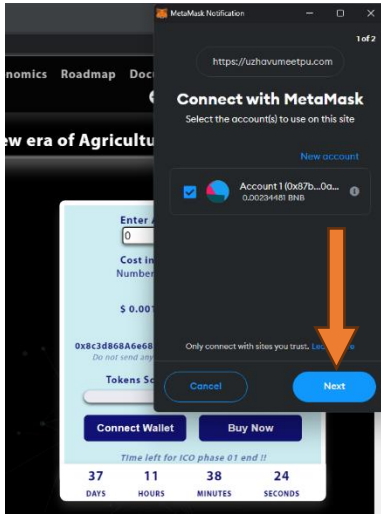

Once Metamask wallet is installed and configured, switch to **BNB Smart Chain** network.

(<https://academy.binance.com/en/articles/connecting-metamask-to-binance-smart-chain> click this link for any clarifications)

Then follow the below step by step guide.

Step 01 : Visit <https://uzhavumeetpu.com/>

Step 02 : Click on the 'Connect Wallet' button

UzhavuMeetpu Investment Guide

Step 03 : Click on the 'Next' button, when prompted from Metamask

Step 04 : Click on the 'Connect' button

Step 05 : Look at connect wallet button change to 'Connected'

Step 06 : Enter the amount you want to invest in USD

UzhavuMeetpu Investment Guide

Step 07 : Click on the 'Buy Now' button

Step 08 : Click the 'Continue' button on the conformation pop-up

Step 09 : Click on 'Confirm' button, from Metamask prompt

Step 10 : Now you have bought the UVM Tokens, Add the token to your MetaMask wallet, click on import tokens