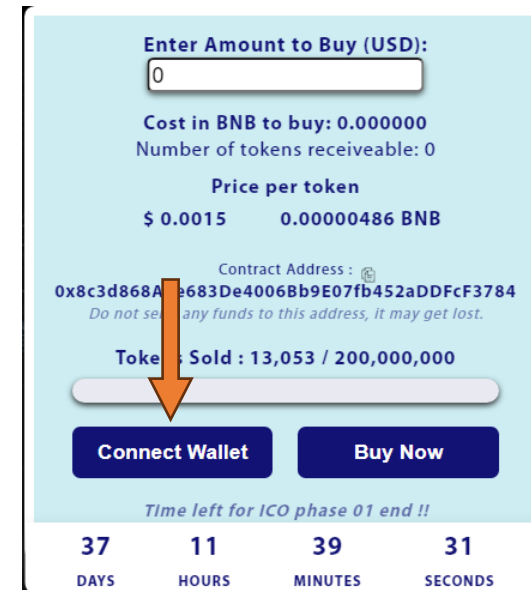

UzhavuMeetpu Investment Guide

How to Buy and Invest in UVM (UzhavuMeetpu) tokens ?

Here is a Step by Step procedure of how you can buy and invest in the UVM tokens.

Please follow the steps in this guide once you have got Metamask browser extension installed in your browser. If you do not have Metamask pre-installed, please click this link <https://metamask.io/download/> to download and install Metamask.

Once Metamask wallet is installed and configured, switch to **BNB Smart Chain** network.

(<https://academy.binance.com/en/articles/connecting-metamask-to-binance-smart-chain> click this link for any clarifications)

Then follow the below step by step guide.

Step 01 : Visit <https://uzhavumeetpu.com/>

Step 02 : Click on the 'Connect Wallet' button

UzhavuMeetpu Investment Guide

Step 03 : Click on the 'Next' button, when prompted from Metamask

Step 04 : Click on the 'Connect' button

Step 05 : Look at connect wallet button change to 'Connected'

Step 06 : Enter the amount you want to invest in USD

UzhavuMeetpu Investment Guide

Step 07 : Click on the 'Buy Now' button