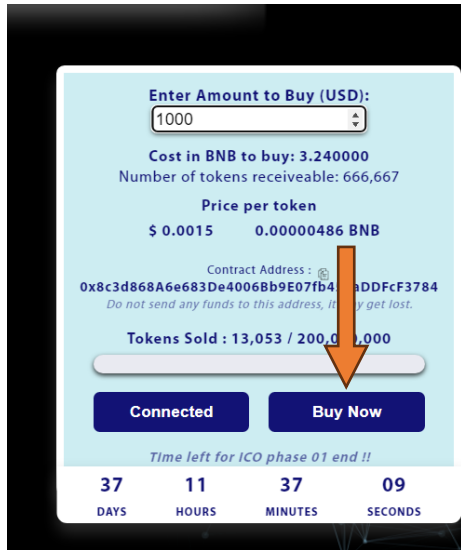

Then follow the below step by step guide.

Step 01 : Visit <https://uzhavumeetpu.com/>

Step 02 : Click on the 'Connect Wallet' button

UzhavuMeetpu Investment Guide

Step 03 : Click on the 'Next' button, when prompted from Metamask

Step 04 : Click on the 'Connect' button

Step 05 : Look at connect wallet button change to 'Connected'

Step 06 : Enter the amount you want to invest in USD

UzhavuMeetpu Investment Guide

Step 07 : Click on the 'Buy Now' button

Step 08 : Click the 'Continue' button on the conformation pop-up

Step 09 : Click on 'Confirm' button, from Metamask prompt

Step 10 : Now you have bought the UVM Tokens, Add the token to your MetaMask wallet, click on import tokens